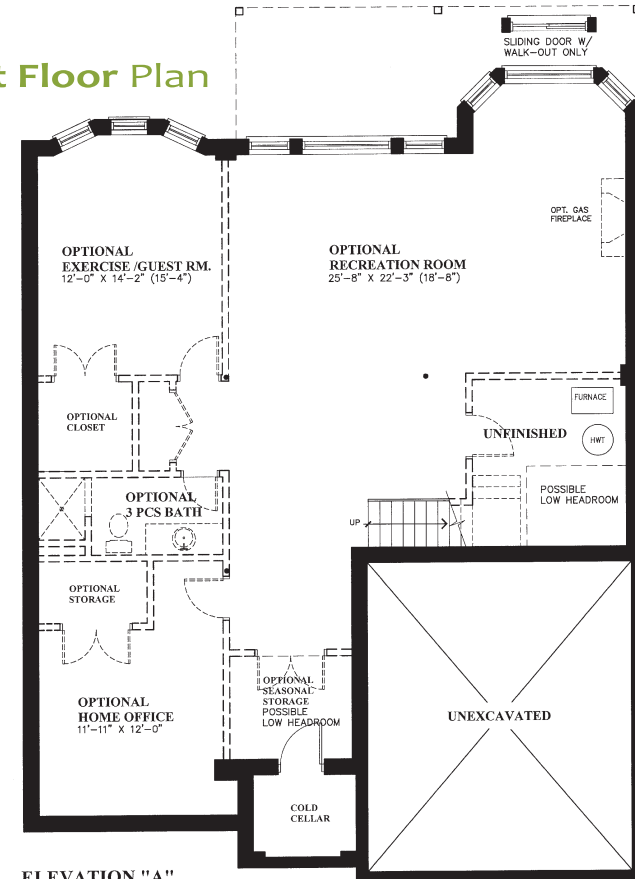

The **LIDDINGTON**

VISTAS

B R I A R H I L L

ARTIST'S CONCEPT

Elevation | A

1505 sq ft

Elevation | B

Building Adult Lifestyle Communities Since 1985

705.435.5503 or visit us at www.briarhill.on.ca

NESTLED ABOVE THE ROLLING HILLS OF THE NOTTAWASAGA VALLEY IN ALLISTON, ONTARIO

The LIDDINGTON

1505 sq ft

VISTAS

BRIAR HILL

First Floor Plan

ELEVATION "A"

ELEVATION "B"

Basement Floor Plan

ELEVATION "A"

ELEVATION "B"