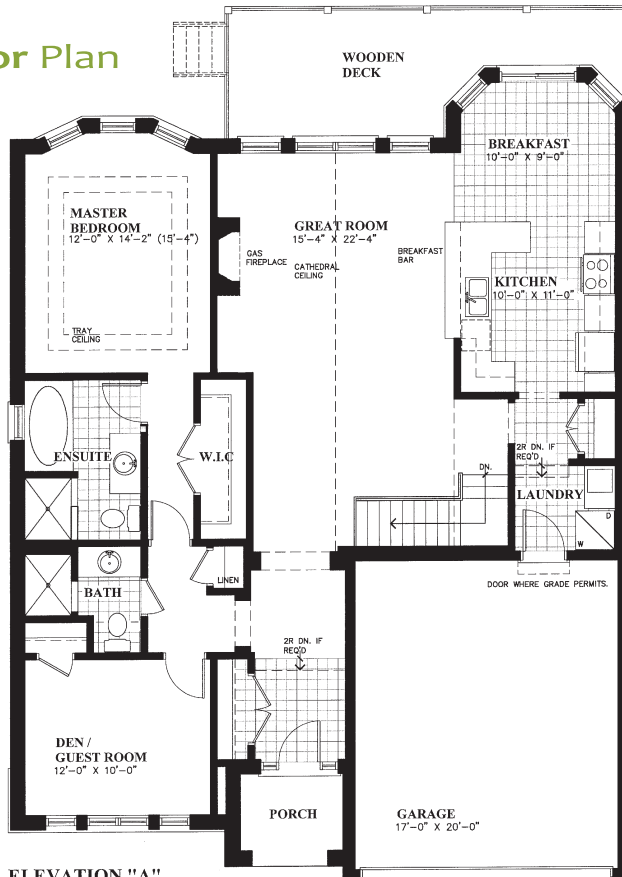

The **LIDDINGTON**

VISTAS

B R I A R H I L L

ARTIST'S CONCEPT

Elevation | A

1505 sq ft

Elevation | B

Building Adult Lifestyle Communities Since 1985

705.435.5503 or visit us at www.briarhill.on.ca

NESTLED ABOVE THE ROLLING HILLS OF THE NOTTAWASAGA VALLEY IN ALLISTON, ONTARIO

The LIDDINGTON

1505 sq ft

VISTAS

BRIAR HILL

First Floor Plan

ELEVATION "A"

ELEVATION "B"

Basement Floor Plan

ELEVATION "A"

ELEVATION "B"