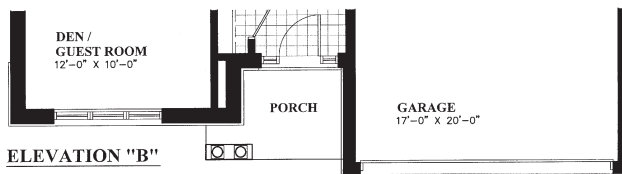

ELEVATION "A"

ELEVATION "B"