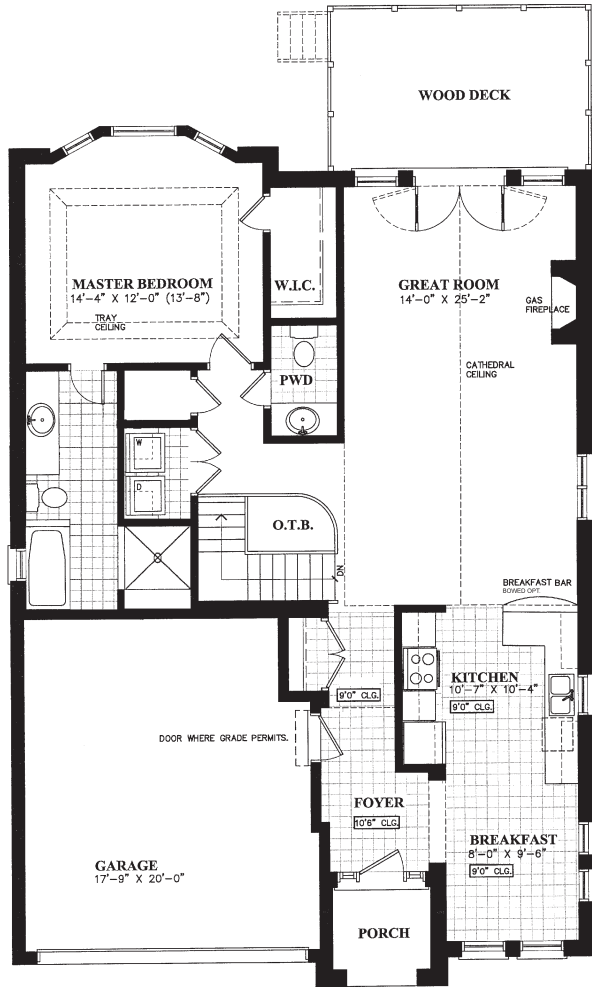

The **VERONA**

VISTAS

B R I A R H I L L

ARTIST'S CONCEPT

Elevation | A

1300 sq ft

Elevation | B

Building Adult Lifestyle Communities Since 1985

705.435.5503 or visit us at www.briarhill.on.ca

NESTLED ABOVE THE ROLLING HILLS OF THE NOTTAWASAGA VALLEY IN ALLISTON, ONTARIO

First Floor Plan

Basement Floor Plan