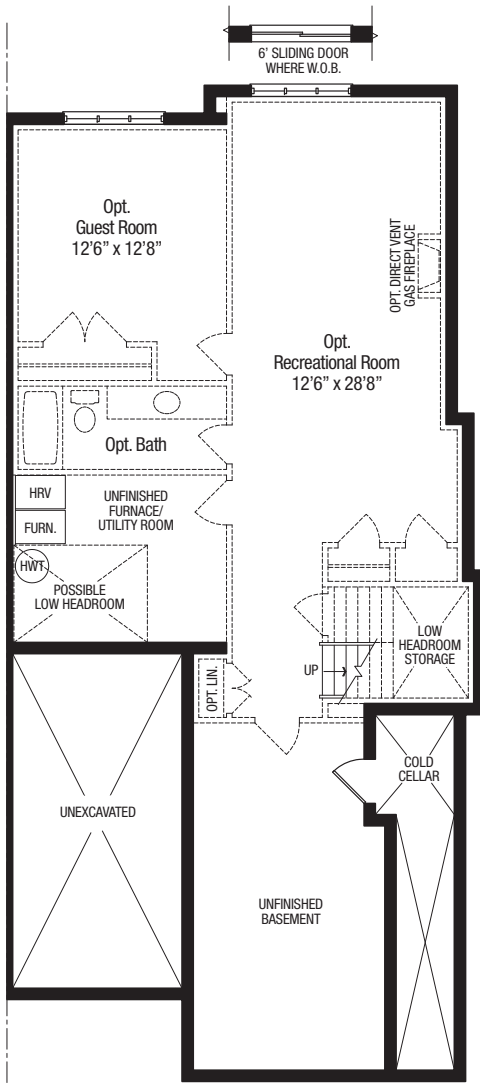

THE *Venezia*

VISTAS
Hillside

B R I A R H I L L

ARTIST'S CONCEPT

Elevation | A
1253 sq ft

Elevation | B

Building Adult Lifestyle Communities Since 1985

705.435.5503 or visit us at www.briarhill.ca

NESTLED ABOVE THE ROLLING HILLS OF THE NOTTAWASAGA VALLEY IN ALLISTON, ONTARIO

Basement Floor Plan Elevation A & B

First Floor Plan Elevation A

First Floor Plan Elevation B