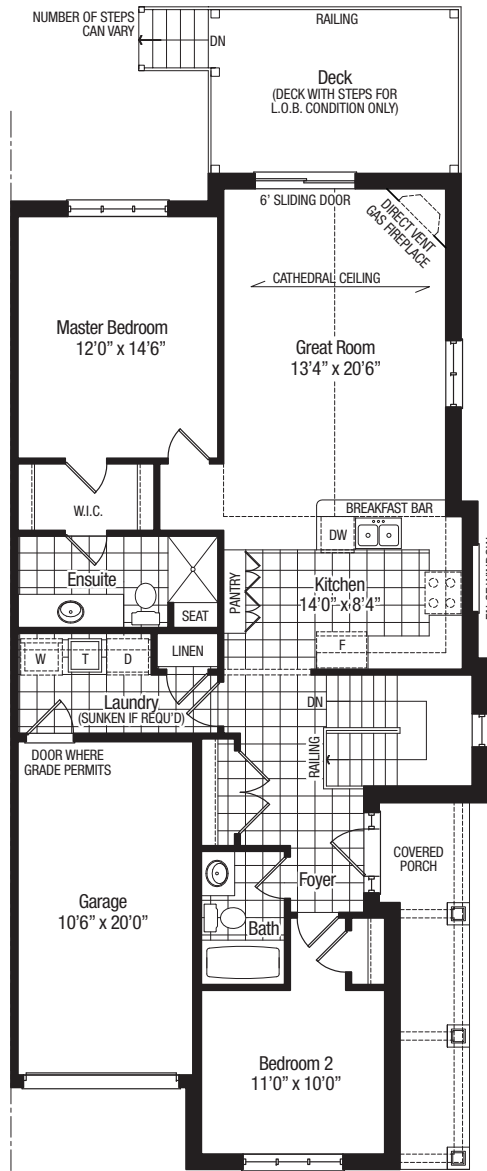

THE *Venezia*

VISTAS
Hillside

B R I A R H I L L

ARTIST'S CONCEPT

Elevation | A
1253 sq ft

Elevation | B

Building Adult Lifestyle Communities Since 1985

705.435.5503 or visit us at www.briarhill.ca

NESTLED ABOVE THE ROLLING HILLS OF THE NOTTAWASAGA VALLEY IN ALLISTON, ONTARIO

Basement Floor Plan Elevation A & B

First Floor Plan Elevation A

First Floor Plan Elevation B