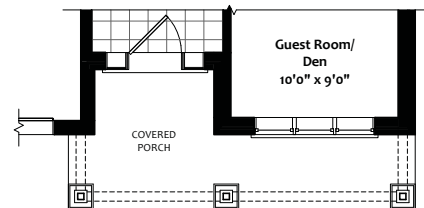

THE **AVEBURY**
SEMI

1251 SQ FT

**VISTAS
HILLSIDE**

AT BRIAR HILL

Elevation | A

Elevation | B

ARTIST'S CONCEPT

Building Adult Lifestyle Communities Since 1985

FIRST FLOOR
Opt. Kitchen Plan
Elevation A & B

FIRST FLOOR
Opt. Walk-In
Pantry Plan
Elevation A & B

LOWER LEVEL
Opt. Laundry Plan
Elevation A & B

FIRST FLOOR
Plan Elevation B

LOWER LEVEL
Plan Elevation B

LOWER LEVEL Plan Elevation A