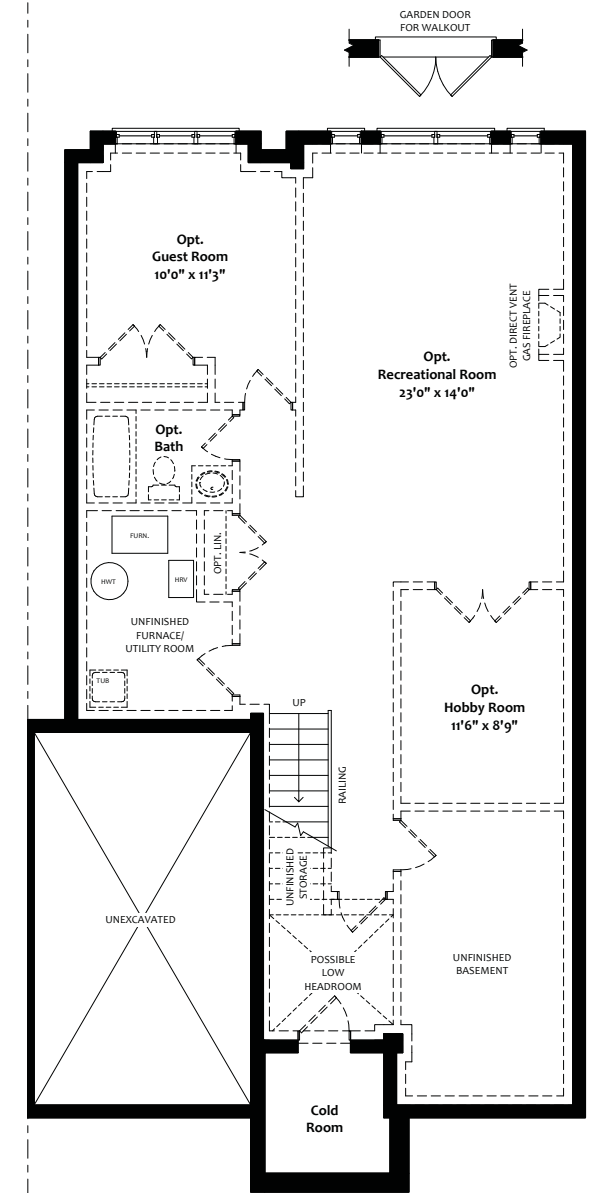

THE **AVEBURY**
SEMI

1251 SQ FT

**VISTAS
HILLSIDE**

AT BRIAR HILL

Elevation | A

Elevation | B

ARTIST'S CONCEPT

Building Adult Lifestyle Communities Since 1985

Call 705.435.5503 or visit us at www.briarhill.ca

NESTLED ABOVE THE ROLLING HILLS OF THE NOTTAWASAGA VALLEY IN ALLISTON, ONTARIO

**VISTAS
HILLSIDE**

AT BRIAR HILL

FIRST FLOOR Plan Elevation A

FIRST FLOOR
Opt. Bath Plan
Elevation A & B

FIRST FLOOR
Opt. Kitchen Plan
Elevation A & B

FIRST FLOOR
Opt. Walk-In
Pantry Plan
Elevation A & B

LOWER LEVEL
Opt. Laundry Plan
Elevation A & B

FIRST FLOOR
Plan Elevation B

LOWER LEVEL
Plan Elevation B

LOWER LEVEL Plan Elevation A