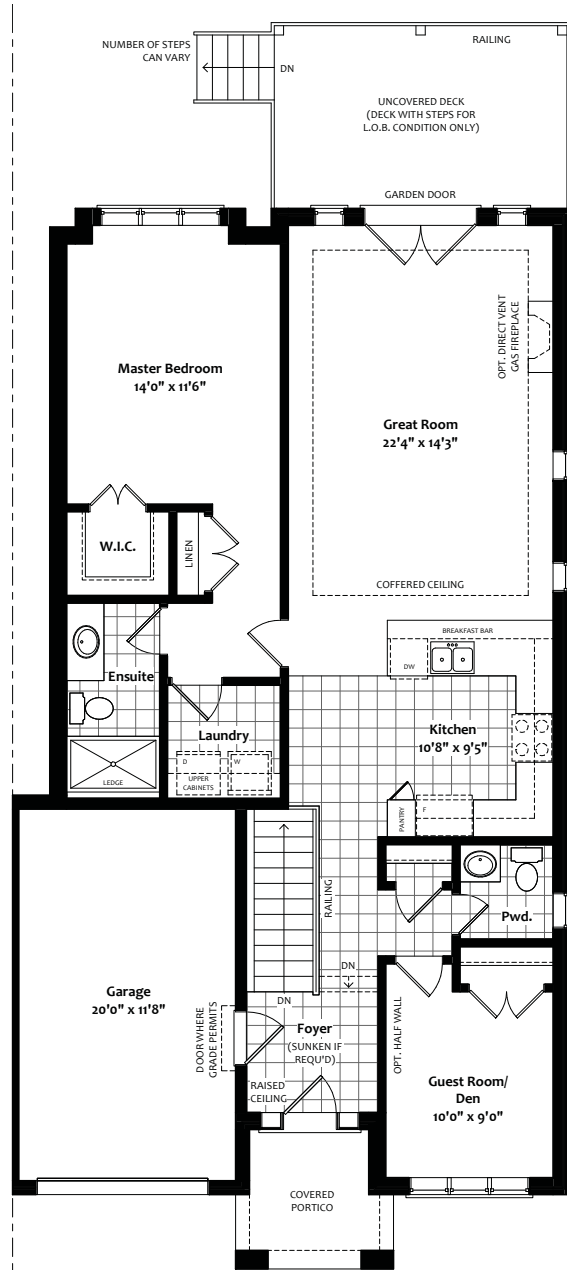

THE **AVEBURY**
SEMI

1251 SQ FT

**VISTAS
HILLSIDE**

AT BRIAR HILL

Elevation | A

Elevation | B

ARTIST'S CONCEPT

Building Adult Lifestyle Communities Since 1985

Call 705.435.5503 or visit us at www.briarhill.ca

NESTLED ABOVE THE ROLLING HILLS OF THE NOTTAWASAGA VALLEY IN ALLISTON, ONTARIO

**VISTAS
HILLSIDE**

AT BRIAR HILL

FIRST FLOOR Plan Elevation A

FIRST FLOOR
Opt. Bath Plan
Elevation A & B

FIRST FLOOR
Opt. Kitchen Plan
Elevation A & B

FIRST FLOOR
Opt. Walk-In
Pantry Plan
Elevation A & B

LOWER LEVEL
Opt. Laundry Plan
Elevation A & B

FIRST FLOOR
Plan Elevation B

LOWER LEVEL
Plan Elevation B

LOWER LEVEL Plan Elevation A