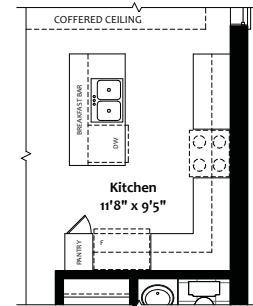

THE **AVEBURY**
SEMI

1251 SQ FT

**VISTAS
HILLSIDE**

AT BRIAR HILL

Elevation | A

Elevation | B

ARTIST'S CONCEPT

Building Adult Lifestyle Communities Since 1985

FIRST FLOOR
Opt. Kitchen Plan
Elevation A & B

FIRST FLOOR
Opt. Walk-In
Pantry Plan
Elevation A & B

LOWER LEVEL
Opt. Laundry Plan
Elevation A & B

FIRST FLOOR
Plan Elevation B

LOWER LEVEL
Plan Elevation B

LOWER LEVEL Plan Elevation A