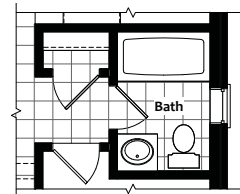

THE **AVEBURY**
SEMI

1251 SQ FT

**VISTAS
HILLSIDE**

AT BRIAR HILL

Elevation | A

Elevation | B

ARTIST'S CONCEPT

Building Adult Lifestyle Communities Since 1985

Call 705.435.5503 or visit us at www.briarhill.ca

NESTLED ABOVE THE ROLLING HILLS OF THE NOTTAWASAGA VALLEY IN ALLISTON, ONTARIO

**VISTAS
HILLSIDE**

AT BRIAR HILL

FIRST FLOOR Plan Elevation A

FIRST FLOOR
Opt. Bath Plan
Elevation A & B

FIRST FLOOR
Opt. Kitchen Plan
Elevation A & B

FIRST FLOOR
Opt. Walk-In
Pantry Plan
Elevation A & B

LOWER LEVEL
Opt. Laundry Plan
Elevation A & B

FIRST FLOOR
Plan Elevation B

LOWER LEVEL
Plan Elevation B

LOWER LEVEL Plan Elevation A