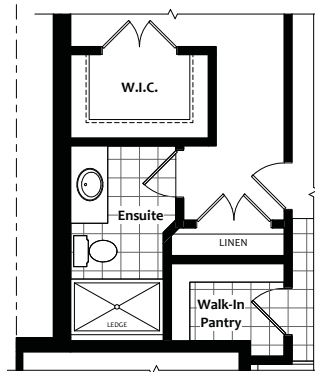

THE **AVEBURY**
SEMI

1251 SQ FT

**VISTAS
HILLSIDE**

AT BRIAR HILL

Elevation | A

Elevation | B

ARTIST'S CONCEPT

Building Adult Lifestyle Communities Since 1985

Call 705.435.5503 or visit us at www.briarhill.ca

NESTLED ABOVE THE ROLLING HILLS OF THE NOTTAWASAGA VALLEY IN ALLISTON, ONTARIO

**VISTAS
HILLSIDE**

AT BRIAR HILL

FIRST FLOOR Plan Elevation A

FIRST FLOOR
Opt. Bath Plan
Elevation A & B

FIRST FLOOR
Opt. Kitchen Plan
Elevation A & B

FIRST FLOOR
Opt. Walk-In
Pantry Plan
Elevation A & B

LOWER LEVEL
Opt. Laundry Plan
Elevation A & B

FIRST FLOOR
Plan Elevation B

LOWER LEVEL
Plan Elevation B

LOWER LEVEL Plan Elevation A