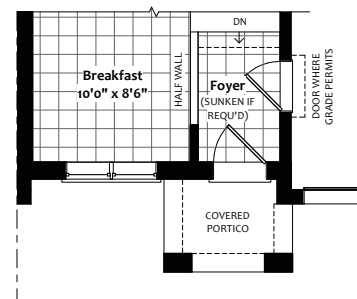

THE DALI
SEMI

1196 SQ FT

VISTAS
HILLSIDE

AT BRIAR HILL

Elevation | A

Elevation | B

ARTIST'S CONCEPT

Building Adult Lifestyle Communities Since 1985

FIRST FLOOR
Plan Elevation B

LOWER LEVEL Plan Elevation A