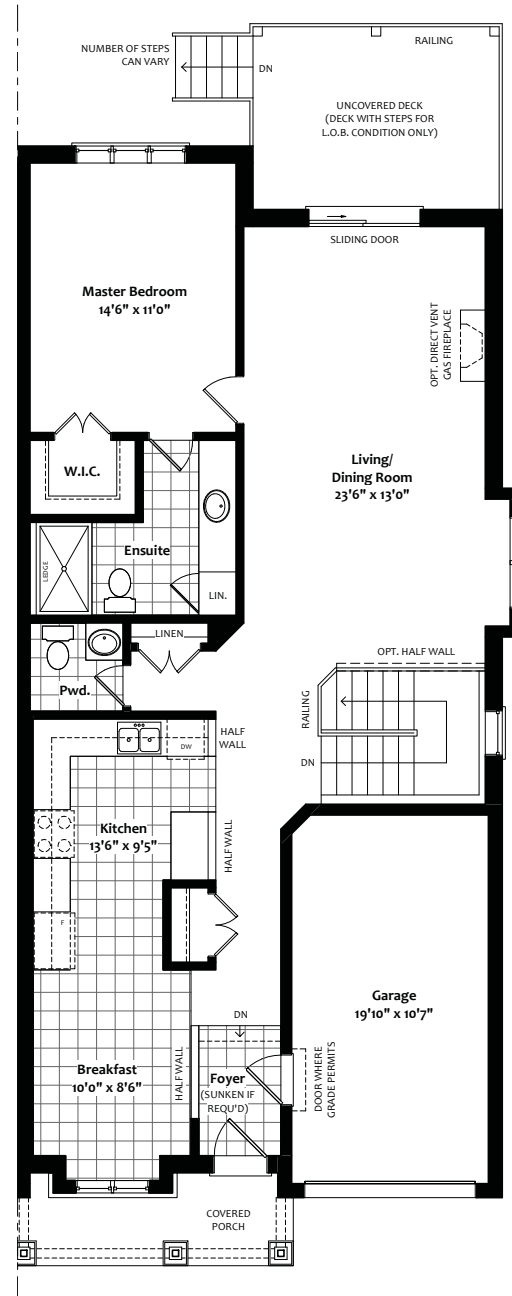

THE DALI
SEMI

1196 SQ FT

VISTAS
HILLSIDE

AT BRIAR HILL

Elevation | A

Elevation | B

ARTIST'S CONCEPT

Building Adult Lifestyle Communities Since 1985

Call 705.435.5503 or visit us at www.briarhill.ca

NESTLED ABOVE THE ROLLING HILLS OF THE NOTTAWASAGA VALLEY IN ALLISTON, ONTARIO

VISTAS
HILLSIDE
AT BRIAR HILL

FIRST FLOOR Plan Elevation A

LOWER LEVEL
Plan Elevation B

FIRST FLOOR
Plan Elevation B

LOWER LEVEL Plan Elevation A