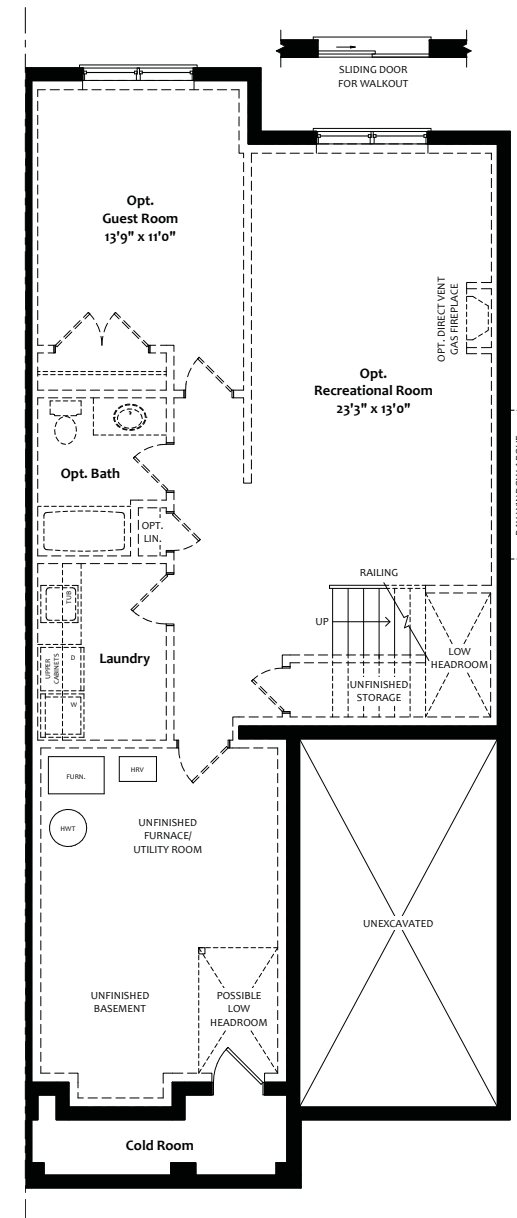

THE DALI
SEMI

1196 SQ FT

VISTAS
HILLSIDE

AT BRIAR HILL

Elevation | A

Elevation | B

ARTIST'S CONCEPT

Building Adult Lifestyle Communities Since 1985

Call 705.435.5503 or visit us at www.briarhill.ca

NESTLED ABOVE THE ROLLING HILLS OF THE NOTTAWASAGA VALLEY IN ALLISTON, ONTARIO

VISTAS
HILLSIDE
AT BRIAR HILL

FIRST FLOOR Plan Elevation A

LOWER LEVEL
Plan Elevation B

FIRST FLOOR
Plan Elevation B

LOWER LEVEL Plan Elevation A